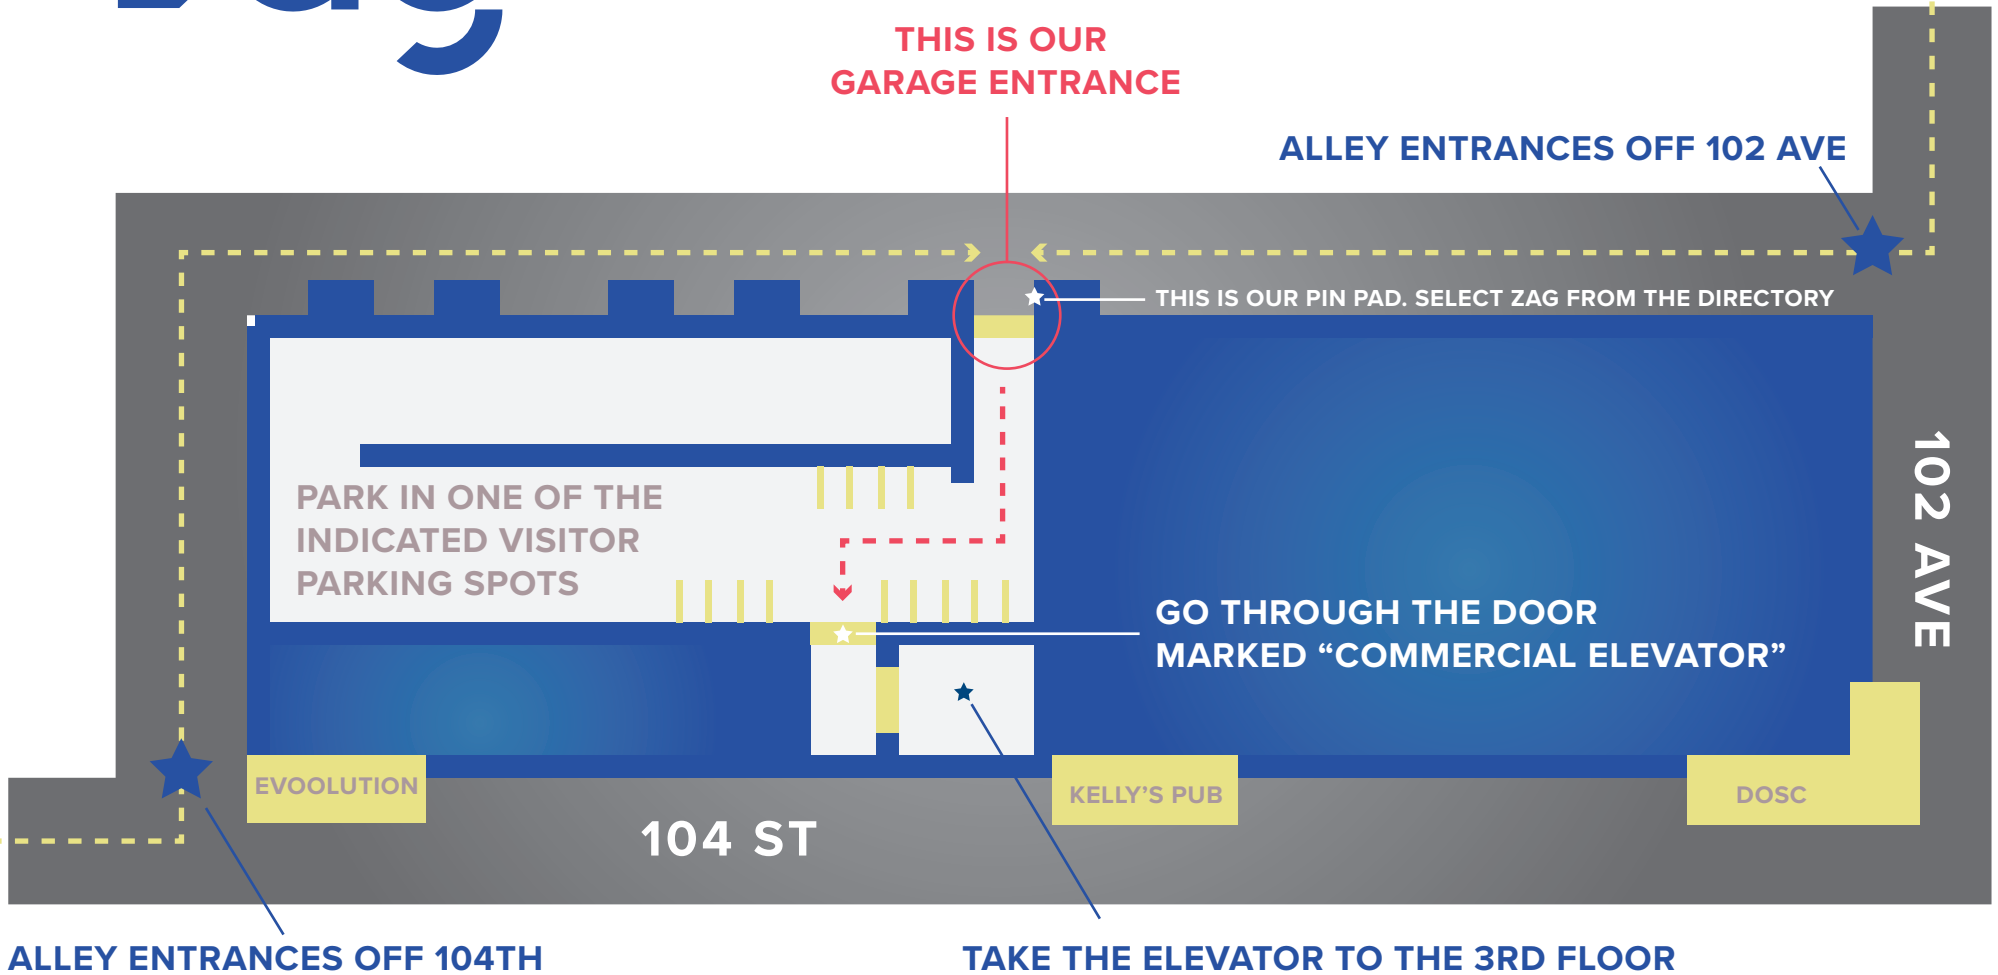

# WELCOME TO zag™

THIS IS OUR GARAGE ENTRANCE

ALLEY ENTRANCES OFF 102 AVE

THIS IS OUR PIN PAD. SELECT ZAG FROM THE DIRECTORY

PARK IN ONE OF THE INDICATED VISITOR PARKING SPOTS

GO THROUGH THE DOOR MARKED "COMMERCIAL ELEVATOR"

102 AVE

EVOOLUTION

104 ST

KELLY'S PUB

DOSC

ALLEY ENTRANCES OFF 104TH

TAKE THE ELEVATOR TO THE 3RD FLOOR